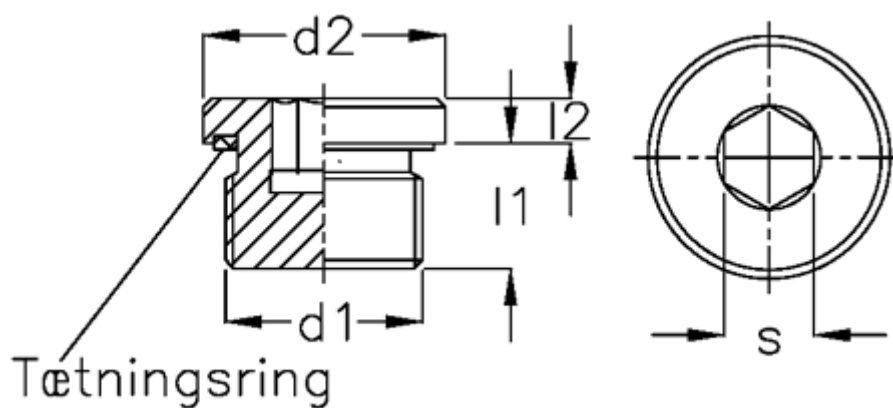

Article number: 20250523

Description: E+G

Threaded plug GN 749-M26x1,5-A

Measures

Clamp	= 70
d1	= M26x1,5
d2	= 32
l1	= 16
l2	= 5.0
Pressure	= 400
s	= 12